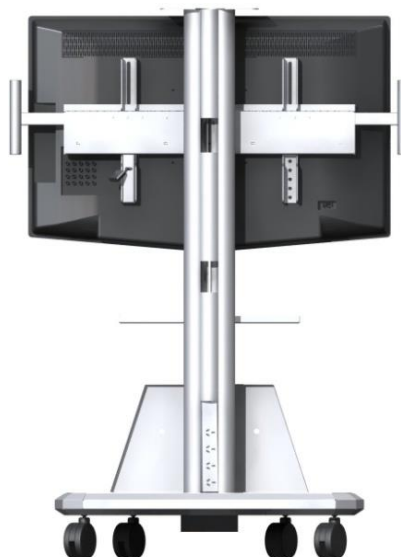

Rimu

Conference Trolley

© Cable Ways Ltd 2010
Registered design
NZ PCT Pat priority
CEPCT01
PH: 0508 10 10 30